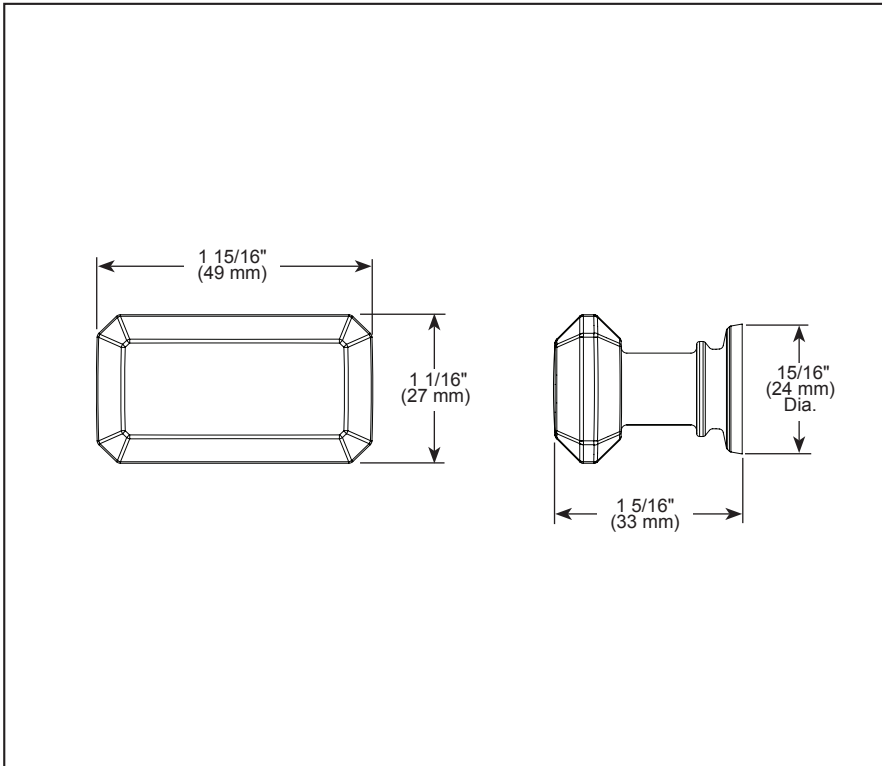

BRIZO®

ACCESSORIES

- Invari® Bath Collection
- Drawer Knob

STANDARD SPECIFICATIONS:

- Mounting hardware (8-32 UNC screws) included with product
- All metal construction

WARRANTY

- Parts and Finish – Lifetime limited warranty; or for commercial purchasers, 10 years for multi-family residential (apartments and condominiums) and 5 years for all other commercial uses, in each case from the date the product is received by the original purchaser or their authorized representative (installation contractor, etc.).
- Please go to www.brizo.com for the complete details of our limited warranty.

▲ Designate proper finish suffix

BRIZO^{MD}

ACCESSOIRES

- Collection Invari^{MD} pour salle de bain
- Bouton de tiroir

SPÉCIFICATIONS STANDARDS :

- Quincaillerie d'installation (vis 8-32 UNC) incluse avec le produit
- Construction entièrement métallique